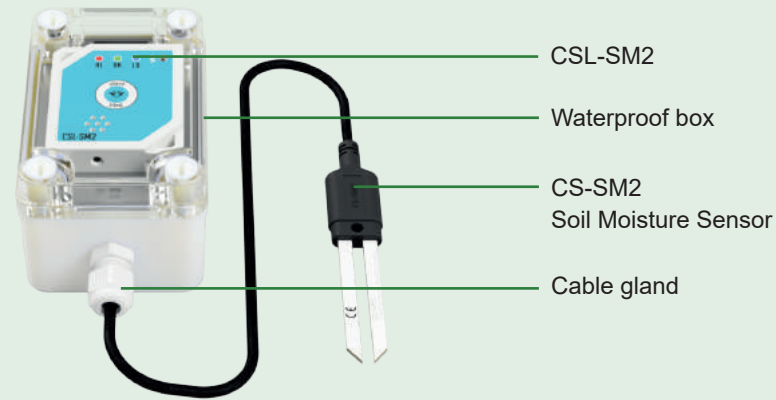

Soil Moisture Logger

CREDOSENSE

Resilient, Accurate, Affordable

CredoSense uses innovative design and a unique hardware setup to offer fast, reliable, and highly accurate sensor-logger solutions at an extremely affordable price. Our systems are carefully calibrated and tested extensively in diverse environments under various stresses. Our products are manufactured with industry-grade materials suitable for both scientific and industrial applications. We guaranty the highest utility per precious dollar spent.

CS-SL-SM

Soil Moisture Logging System

The Self-logging Soil Moisture Sensor System (CS-SL-SM) comprises of a CSL-Series Logger (CSL-SM2) and a soil moisture sensor (CS-SM2). It is a unique product capable of measuring and storing soil volumetric water content. The CS-SL-SM is developed based on the requirements of many users of soil moisture sensors. This is the only Self-logging Soil Moisture Sensor System available in the market.

FIELD OF APPLICATION

In applications such as agriculture, greenhouse management, horticulture, plant ecology, climate research, and eco-hydrology.

SPECIFICATION

- ❑ Sensor accuracy: $\pm 2.5\%$ typical with most soils (soil solution EC < 10 dS/m). Soil-specific calibration can enhance the accuracy up to $\sim 2\%$.
- ❑ Measurement range: VWC 0% to saturation.
- ❑ Operating temperature: -40°C to $+50^{\circ}\text{C}$.
- ❑ Maximum sampling rate: 60s (software programmable to different rate).
- ❑ Power requirement: 3V (CR2450 battery).
- ❑ Sensing zone: 5cm radius (around the probe).
- ❑ Wire length: 1m.

KEY FEATURES

- ❑ Uses high frequency ($>70\text{Mhz}$) to minimize soil salinity and textural effects.
- ❑ Temperature-corrected measurements ensure high accuracy.
- ❑ Wear-free design and engineered to last long.
- ❑ Small footprint sensor.
- ❑ Outdoor-ready compact design.